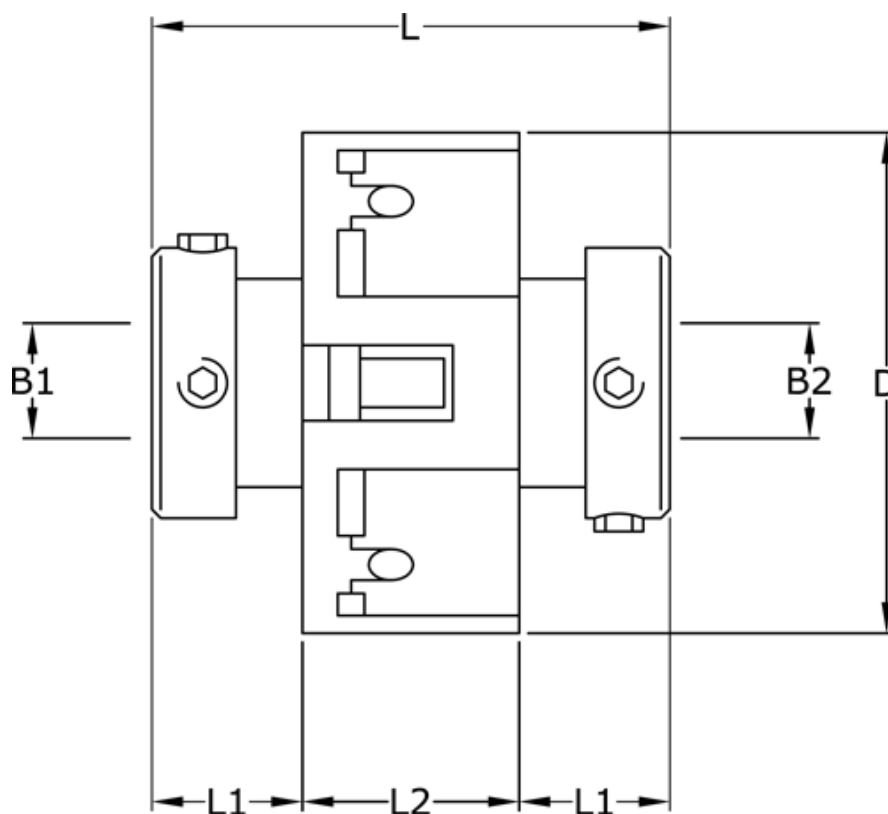

Article number: 3322203703535

Description: Uni-Lat Coupling size 203.70.35.35
set screw hub, bore 12/12 mm

Measures

B1	= 12
B2	= 12
D	= 70
L	= 74.0
L1	= 28.5
L2	= 17.0
Screw	= M6